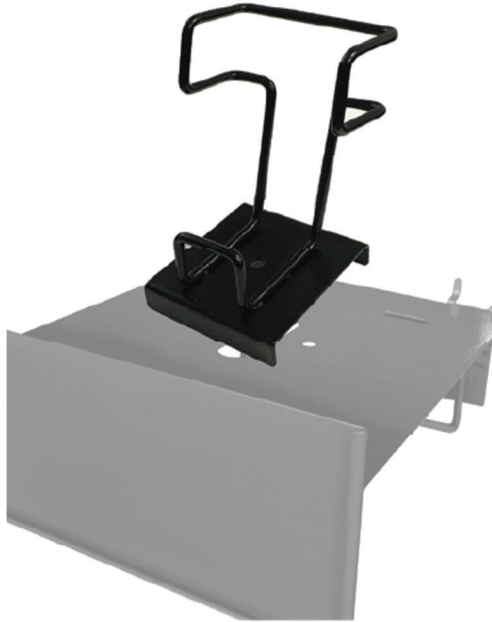

930 Signage

930VINYL36

Yellow STABILA Vinyl Sign (36" x 13")

930 Signage

930VINYL72

Black STABILA Vinyl Sign (72" x 26")

930 Signage

931LASERSHELF

Laser Shelf (blk) 4 Peg Board/Slat Wall

931 Shelves and Counter Displays

931LDMHOLD

LDM Holster/Bracket 4 Laser Shelf (blk)

931 Shelves and Counter Displays

931TYPE8oAS

8o-AS 8" Level Display

931 Shelves and Counter Displays