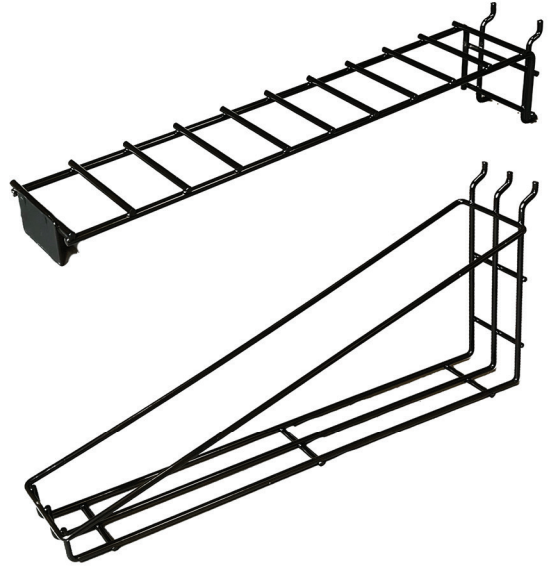

STABILA®

Agent Catalog

901PEG

Black Pegboard Sheets (47"x71")

901 Pegboard Equipment

902196HOOP

2pc 196 Hoop & Shoe Display Accessory

902 Wire racks/ Peg hooks

902HOOP

2pc Hoop & Shoe Display Accessory

902 Wire racks/ Peg hooks

902PEG12

Peg Hook Heavy Duty 12" - Straight Peg

902 Wire racks/ Peg hooks

902PEG6

Peg Hook Standard 6" - Straight Peg

902 Wire racks/ Peg hooks

902PLATE

2pc Plate Level Pegboard Display Accessory

902 Wire racks/ Peg hooks

902RBEAM196

2pc 196 & R-beam Pegboard Display Accessory

902 Wire racks/ Peg hooks

902PRO