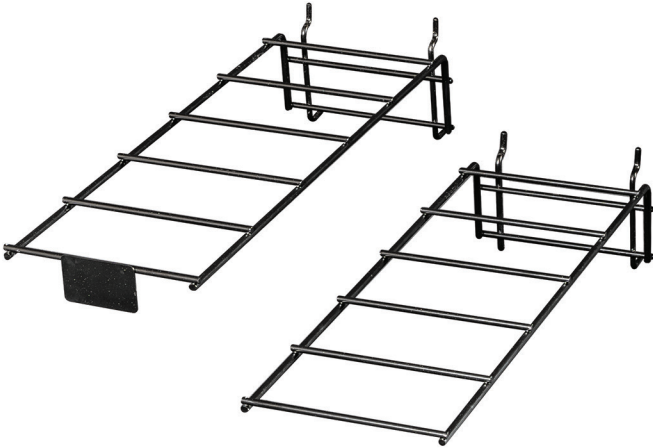

902 Wire racks/ Peg hooks

902PLATE

2pc Plate Level Pegboard Display Accessory

902 Wire racks/ Peg hooks

902RBEAM196

2pc 196 & R-beam Pegboard Display Accessory

902 Wire racks/ Peg hooks

902PRO

2pc Pro Box Pegboard Display Accessory

902 Wire racks/ Peg hooks

902TECH

2pc TECH Box Pegboard Display Accessory

902 Wire racks/ Peg hooks

910RETAG

Reorder Tags (2"x 7.5")

910 Reorder Tags

921MASONMOD

Masons Level Modular

921 Modular Displays

Don't forget the sign
(930MODSIGN)

921PLATEMOD

Plate Level Modular

921 Modular Displays

Don't forget the sign
(930MODSIGN)