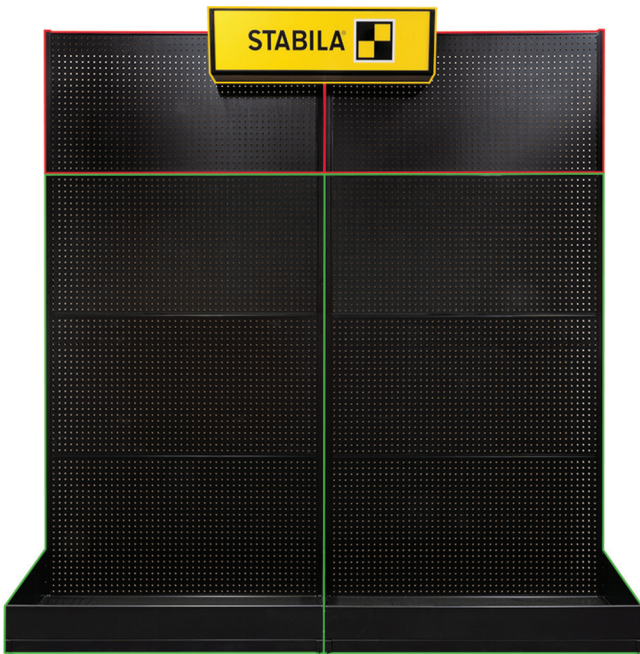

923 Empty Displays

923BLANKEXTENSION

2' Display Extension

923 Empty Displays

923CFLDLB

CFLD Light Box

923 Empty Displays

CFLD Display

CFLD 8' Blank Display

CFLD Display Pieces

- 1 - 923CFLDLB
- 2 - 923BLANKEXTENSION
- 2 - 923BLANK48

923TENT

10' x 10' Tent

923 Empty Displays

925LASERTRI

Showroom Laser Display (triangle)