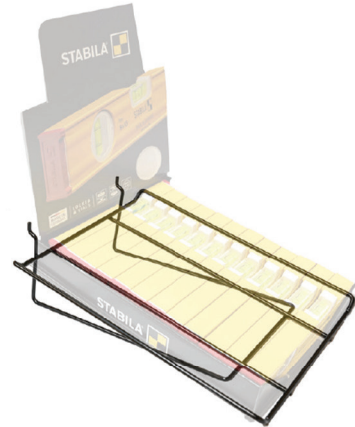

930 Signage

930VINYL36

Yellow STABILA Vinyl Sign (36" x 13")

930 Signage

930VINYL72

Black STABILA Vinyl Sign (72" x 26")

930 Signage

931LASERSHELF

Laser Shelf (blk) 4 Peg Board/Slat Wall

931 Shelves and Counter Displays

931LDMHOLD

LDM Holster/Bracket 4 Laser Shelf (blk)

931 Shelves and Counter Displays

931TYPE8oAS

8o-AS 8" Level Display

931 Shelves and Counter Displays