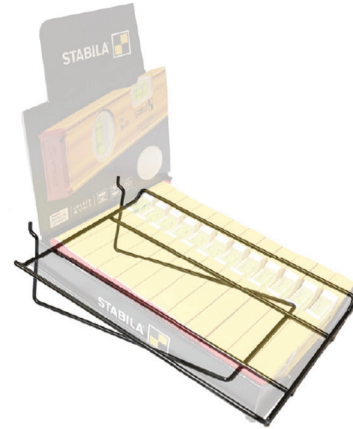

STABILA Small Logo Sign (5" x 14")

930 Signage

930VINYL36

Yellow STABILA Vinyl Banner (36" x 13")

930 Signage

930VINYL72

Black STABILA Vinyl Banner (72" x 26")

930 Signage

931LASERSHELF

Laser Shelf (blk) 4 Peg Board/Slat Wall

931 Shelves and Counter Displays

931LDMHOLD

LDM Holster/Bracket 4 Laser Shelf (blk)

931 Shelves and Counter Displays

931TYPE80AS

80-AS 8" Level Display

931 Shelves and Counter Displays

950REPFOLDER

Rep Folder

950 Literature

950FLCAT

Full Line Catalog - 44 page

950 Literature