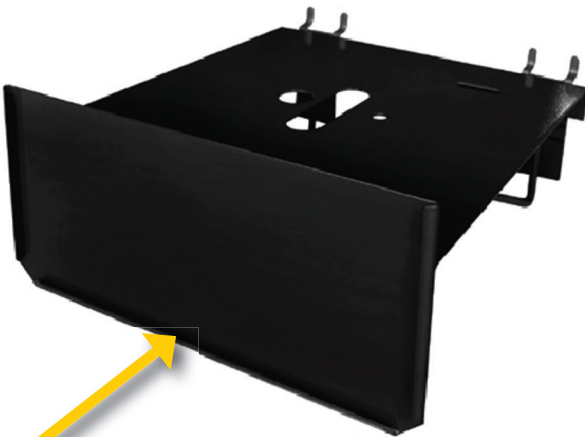

931LASERSHELF

Laser Shelf (blk) 4 Peg Board/Slat Wall

931 Shelves and Counter Displays

Don't forget the Fact Tags
Note: FT List on next page