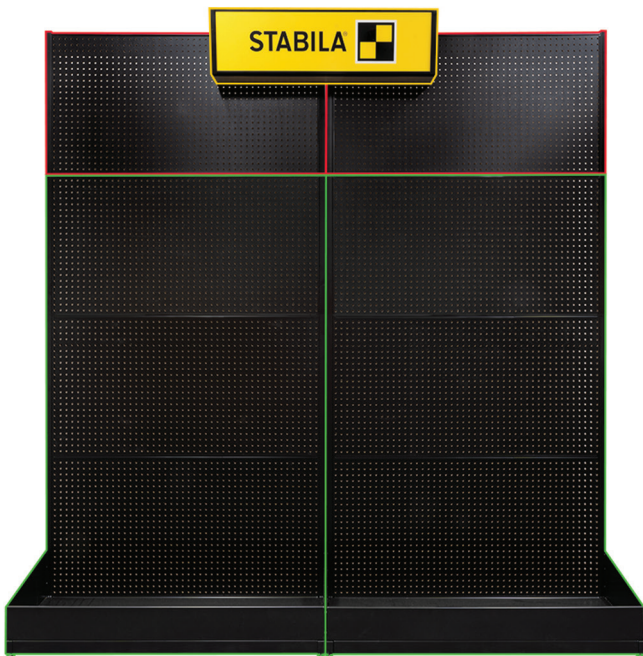

923 Empty Displays

923BLANKEXTENSION

2' Display Extension

923 Empty Displays

CFLD Display

CFLD 8' Blank Display

CFLD Display Pieces

- 1 - 923CFLDLB
- 2 - 923BLANKEXTENSION
- 2 - 923BLANK48

923CFLDLB

CFLD Light Box

923 Empty Displays

923TENT

10' x 10' Tent

923 Empty Displays

923TABLECLOTHLOGO

6-8' Tablecloth with STABILA logo