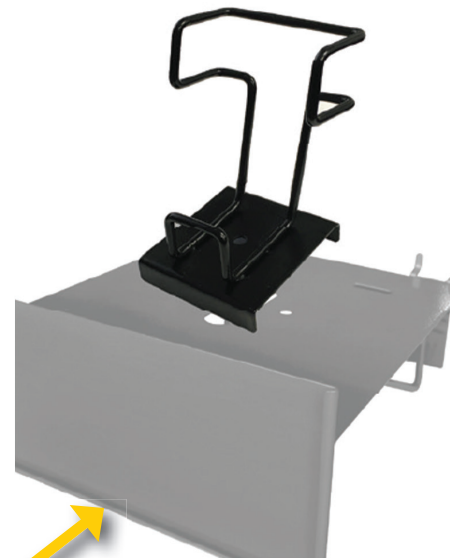

931LDMHOLD

LDM Holster/Bracket 4 Laser Shelf (blk)

931 Shelves and Counter Displays

Don't forget the LDM Fact Tags
Note: FT List on next page