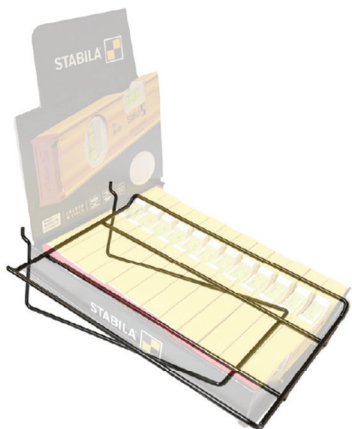

930SIGNLOGO

STABILA Multi use Logo Sign (6.5" x 17.5")

930 Signage

931LASERSHELF

Laser Shelf (blk) 4 Peg Board/Slat Wall

931 Shelves and Counter Displays

Don't forget the Fact Tags
Note: FT List on next page

931LDMHOLD

LDM Holster/Bracket 4 Laser Shelf (blk)

931 Shelves and Counter Displays

Don't forget the LDM Fact Tags
Note: FT List on next page

931TYPE8oAS

80-AS 8" Level Display

931 Shelves and Counter Displays