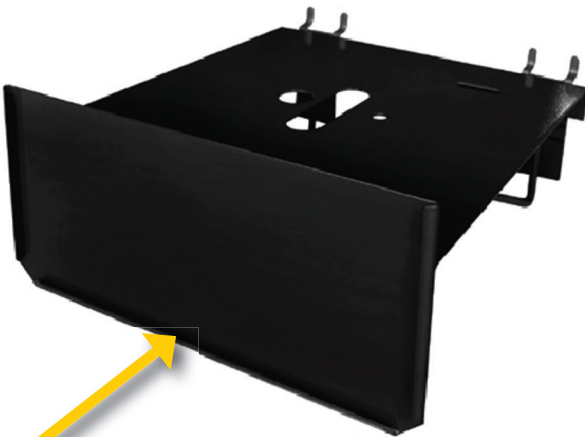

STABILA Small Logo Sign (5" x 14")

930 Signage

930VINYL36

Yellow STABILA Vinyl Banner (36" x 13")

930 Signage

930VINYL72

Black STABILA Vinyl Banner (72" x 26")

930 Signage

930SIGNLOGO

STABILA Multi use Logo Sign (6.5" x 17.5")

930 Signage

931LASERSHELF

Laser Shelf (blk) 4 Peg Board/Slat Wall

931 Shelves and Counter Displays

Don't forget the Fact Tags
Note: FT List on next page